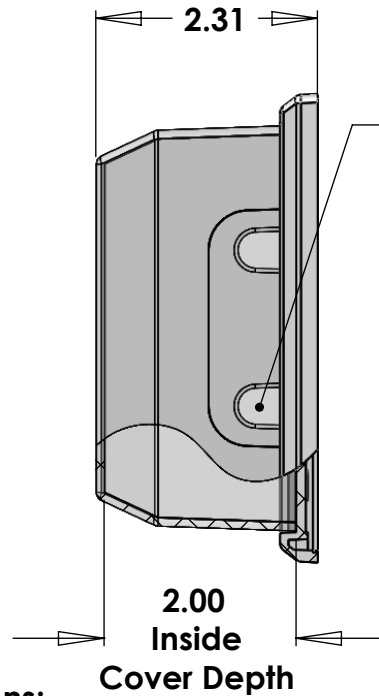

(All dimensions in inches)

.38" maximum
cord diameter

Model: LDM1-2

Single-Gang Duplex

Standard Cover - Mid-Size BasePlate

**Maximum inside cover dimensions:
2.30"W X 4.04"H X 2.00"D**

Baseplate - LDM1

Weight: .079 lbs.

Mat. Volume: 1.778 in³

Projected Area: 12.57 in²

Cover - LDM2

Weight: .121 lbs.

Mat. Volume: 2.706 in³

Projected Area: 10.812 in²

Total Unit weight (including screw) .203 lbs.

**Baseplate and Cover are 100% LEXAN
(940A Polycarbonate)**

The LDM1-2 model fits all standard duplex electrical outlets. The standard-size cover will fit over most household electrical plugs including table/floor lamps, stereo equipment, and small electrical appliances. The baseplate is mid-sized, allowing for cover-up of wall imperfections around the receptacle.