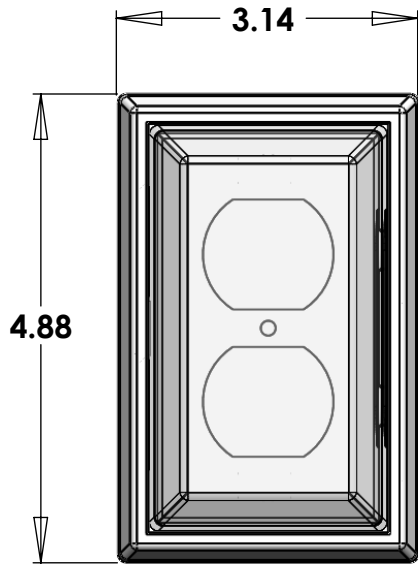

(All dimensions in inches)

.38" maximum
cord diameter

Model: LDM1-2

Single-Gang Duplex

Standard Cover - Mid-Size BasePlate

**Maximum inside cover dimensions:
2.30"W X 4.04"H X 2.00"D**

Baseplate - LDM1

Weight: .079 lbs.

Mat. Volume: 1.778 in³

Projected Area: 12.57 in²

Cover - LDM2

Weight: .121 lbs.

Mat. Volume: 2.706 in³

Projected Area: 10.812 in²

Total Unit weight (including screw) .203 lbs.

**Baseplate and Cover are 100% LEXAN
(940A Polycarbonate)**

The LDM1-2 model fits all standard duplex electrical outlets. The standard-size cover will fit over most household electrical plugs including table/floor lamps, stereo equipment, and small electrical appliances. The baseplate is mid-sized, allowing for cover-up of wall imperfections around the receptacle.