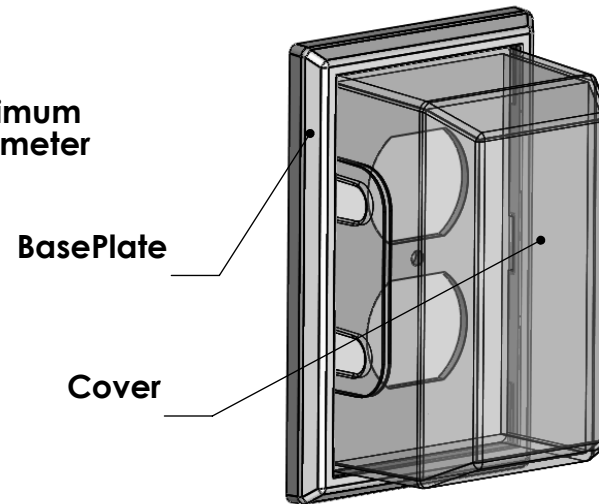

(All dimensions in inches)

.38" maximum
cord diameter

Model: LDM1-2

Single-Gang Duplex

Standard Cover - Mid-Size BasePlate

**Maximum inside cover dimensions:
2.30"W X 4.04"H X 2.00"D**

Baseplate - LDM1

Weight: .079 lbs.

Mat. Volume: 1.778 in³

Projected Area: 12.57 in²

Cover - LDM2

Weight: .121 lbs.

Mat. Volume: 2.706 in³

Projected Area: 10.812 in²

Total Unit weight (including screw) .203 lbs.

**Baseplate and Cover are 100% LEXAN
(940A Polycarbonate)**

The LDM1-2 model fits all standard duplex electrical outlets. The standard-size cover will fit over most household electrical plugs including table/floor lamps, stereo equipment, and small electrical appliances. The baseplate is mid-sized, allowing for cover-up of wall imperfections around the receptacle.