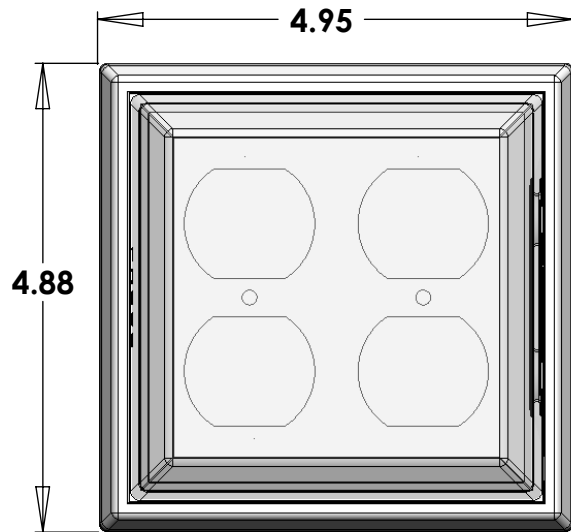

(All dimensions in inches)

.50" maximum
cord diameter

BasePlate

Cover

Model: LDM11-13

**Double-Gang Duplex
Large Cover - Mid-Size Baseplate**

**Maximum inside cover dimensions:
4.09"W X 4.02"H X 3.00"D**

**Baseplate - LDM11
Weight: .110 lbs.
Mat. Volume: 2.512 in³
Projected Area: 18.731 in²**

**Cover - LDM13
Weight: .252lbs.
Mat. Volume: 6.052 in³
Projected Area: 18.453 in²**

Total Unit weight (including screws) .367 lbs.

**Baseplate and Cover are 100% LEXAN
(940A Polycarbonate)**

The LDM11-13 model fits all standard duplex electrical outlets. The baseplate is mid-sized, allowing for cover-up of wall imperfections around the receptacle. The space under the cover is also larger than on our small-baseplate models, allowing for larger and wider plugs. The extra large cover on this model will fit over most oversized electrical plugs including computer cables, power strips and heavy-duty appliances.