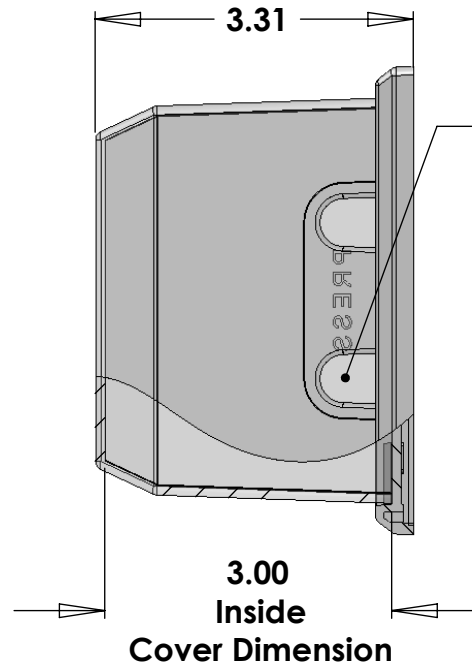

(All dimensions in inches)

.50" maximum
cord diameter

BasePlate

Cover

Model: LDM11-13

**Double-Gang Duplex
Large Cover - Mid-Size Baseplate**

**Maximum inside cover dimensions:
4.09"W X 4.02"H X 3.00"D**

**Baseplate - LDM11
Weight: .110 lbs.
Mat. Volume: 2.512 in³
Projected Area: 18.731 in²**

**Cover - LDM13
Weight: .252lbs.
Mat. Volume: 6.052 in³
Projected Area: 18.453 in²**

Total Unit weight (including screws) .367 lbs.

**Baseplate and Cover are 100% LEXAN
(940A Polycarbonate)**

The LDM11-13 model fits all standard duplex electrical outlets. The baseplate is mid-sized, allowing for cover-up of wall imperfections around the receptacle. The space under the cover is also larger than on our small-baseplate models, allowing for larger and wider plugs. The extra large cover on this model will fit over most oversized electrical plugs including computer cables, power strips and heavy-duty appliances.