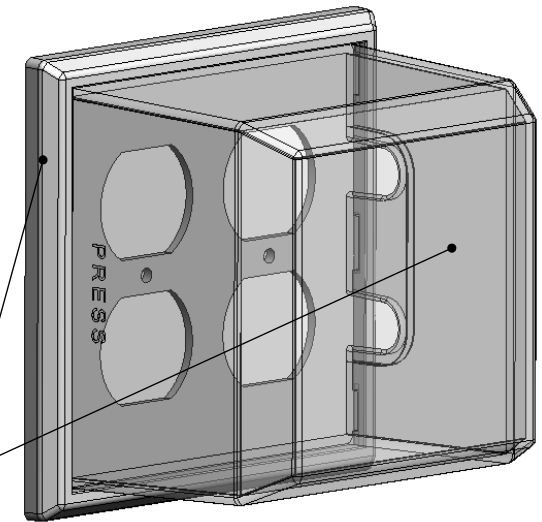

(All dimensions in inches)

.50" maximum
cord diameter

BasePlate

Cover

Model: LDM11-13

**Double-Gang Duplex
Large Cover - Mid-Size Baseplate**

**Maximum inside cover dimensions:
4.09"W X 4.02"H X 3.00"D**

**Baseplate - LDM11
Weight: .110 lbs.
Mat. Volume: 2.512 in³
Projected Area: 18.731 in²**

**Cover - LDM13
Weight: .252lbs.
Mat. Volume: 6.052 in³
Projected Area: 18.453 in²**

Total Unit weight (including screws) .367 lbs.

**Baseplate and Cover are 100% LEXAN
(940A Polycarbonate)**

The LDM11-13 model fits all standard duplex electrical outlets. The baseplate is mid-sized, allowing for cover-up of wall imperfections around the receptacle. The space under the cover is also larger than on our small-baseplate models, allowing for larger and wider plugs. The extra large cover on this model will fit over most oversized electrical plugs including computer cables, power strips and heavy-duty appliances.